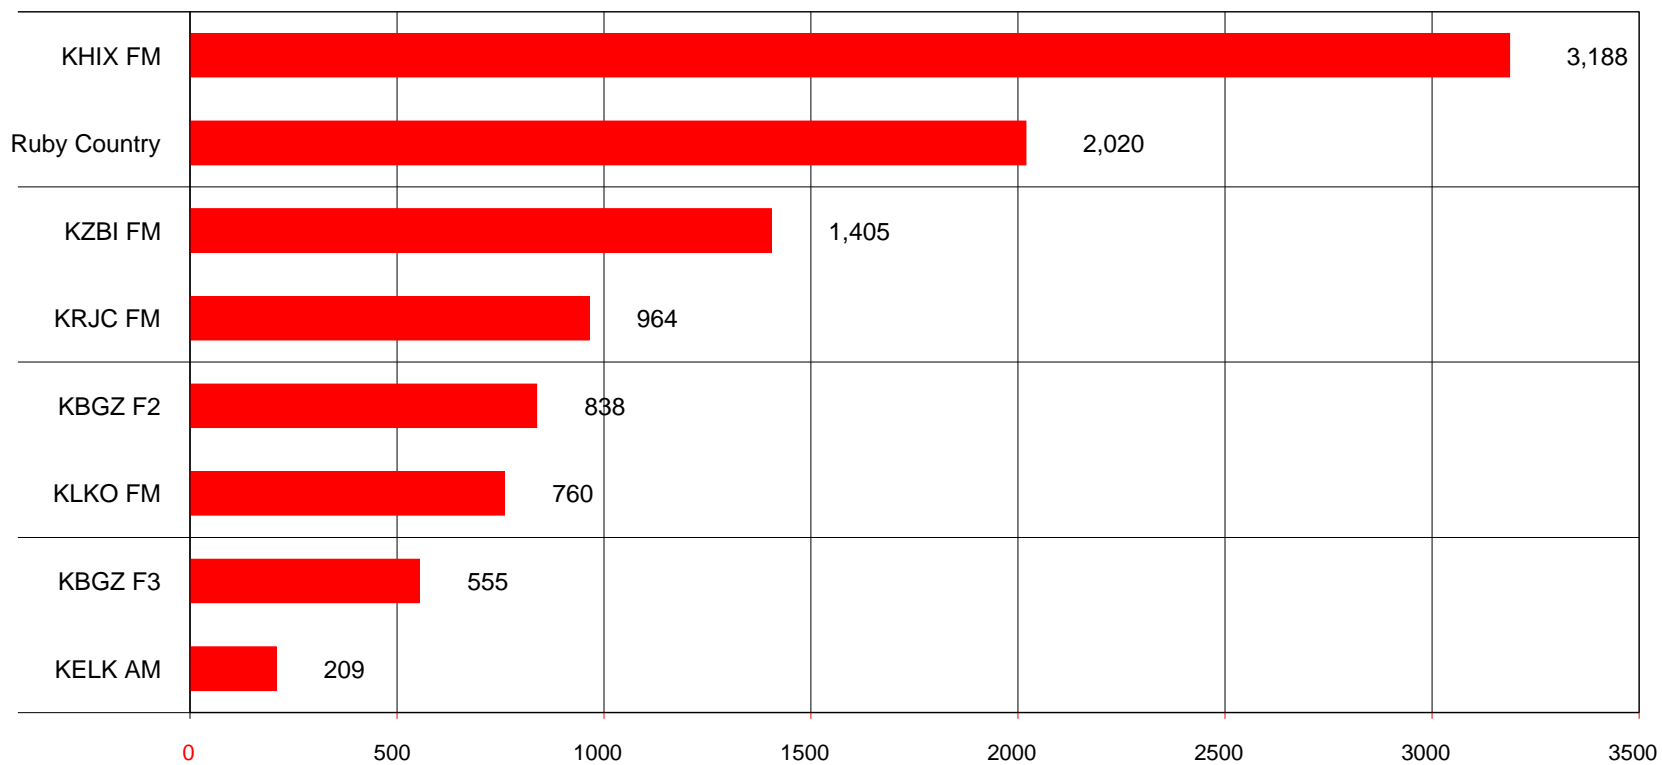

Rank Report: MoSu 6a-Mdnt Weekly Cume

Market: Elko, NV

Demo: F25-54

Pop: 7,600 Sample:51

'Ruby Country' = KBGZ F4, KBGZ FM

Source: Eastlan Fall 2017

	Fa17
% Wght	100.0
Pop (000)	7.6
Sample:	51

Analysis One
 Powered By
 Radius Software
 Ver: 2011.1.0

Rank Report: MoSu 6a-Mdnt Weekly Cume

Market: Elko, NV

Demo: F25-54

Pop: 7,600 Sample:51

Rank	CallLetters	AQH Persons	Weekly Cume	AQH Rtg	Cume Rtg	Turn Over	HrsTnd (000)	TSL (Hrs)	AQH Shr
1	KHIX FM	195	3,188	2.6	41.9	16.3	25	7.7	23.2
2	Ruby Country	115	2,020	1.5	26.6	17.6	14	7.2	13.7
3	KZBI FM	100	1,405	1.3	18.5	14.1	13	9.0	11.9
4	KRJC FM	44	964	.6	12.7	21.9	6	5.8	5.2
5	KBGZ F2	67	838	.9	11.0	12.5	8	10.1	8.0
6	KLKO FM	29	760	.4	10.0	26.2	4	4.8	3.5
7	KBGZ F3	21	555	.3	7.3	26.4	3	4.8	2.5
8	KELK AM	8	209	.1	2.8	26.1	1	4.8	1.0

'Ruby Country' = KBGZ F4, KBGZ FM

Source: Eastlan Fall 2017

		Fa17
	% Wght	100.0
Pop (000)	F25-54	7.6
Sample:	F25-54	51

Generated by: Analysis-One Radio Scheduling System © 2004-2010, 2011 microtherapy inc.
Data: © 2017 Eastlan Ratings. Subject to the limitations and restrictions stated at www.eastlanratings.com