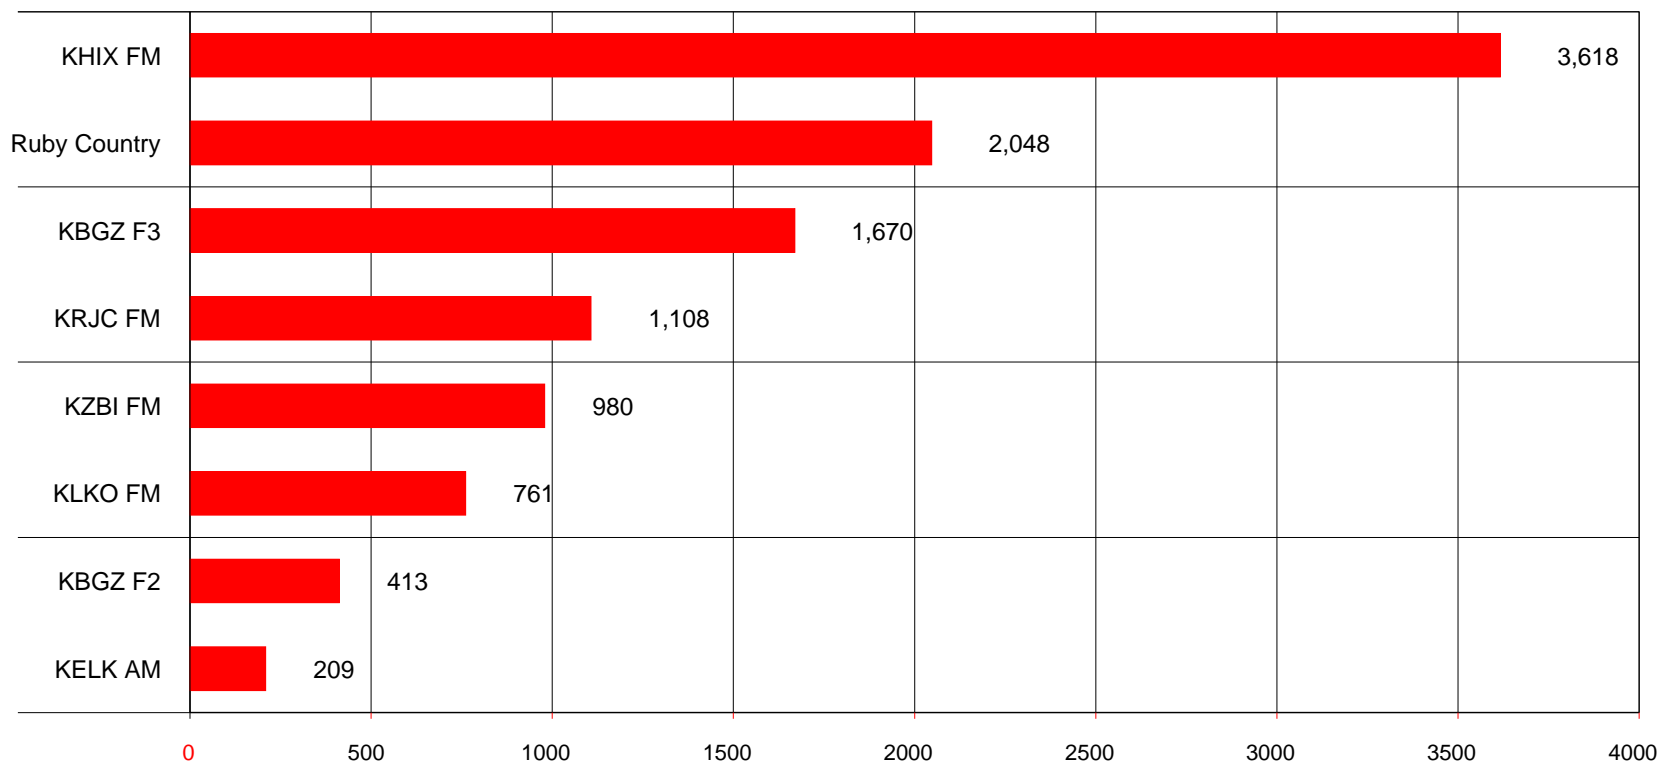

Rank Report: MoSu 6a-Mdnt Weekly Cume

Market: Elko, NV

Demo: F18-49

Pop: 8,200 Sample:50

'Ruby Country' = KBGZ F4, KBGZ FM

Source: Eastlan Fall 2017

	Fa17
% Wght	100.0
Pop (000)	8.2
Sample:	50

Rank Report: MoSu 6a-Mdnt Weekly Cume

Market: Elko, NV

Demo: F18-49

Pop: 8,200 Sample:50

Rank	CallLetters	AQH Persons	Weekly Cume	AQH Rtg	Cume Rtg	Turn Over	HrsTnd (000)	TSL (Hrs)	AQH Shr
1	KHIX FM	287	3,618	3.5	44.1	12.6	36	10.0	26.0
2	Ruby Country	152	2,048	1.9	25.0	13.5	19	9.4	13.8
3	KBGZ F3	150	1,670	1.8	20.4	11.1	19	11.3	13.6
4	KRJC FM	43	1,108	.5	13.5	25.8	5	4.9	3.9
5	KZBI FM	70	980	.9	12.0	14.0	9	9.0	6.3
6	KLKO FM	30	761	.4	9.3	25.4	4	5.0	2.7
7	KBGZ F2	55	413	.7	5.0	7.5	7	16.8	5.0
8	KELK AM	8	209	.1	2.5	26.1	1	4.8	.7

'Ruby Country' = KBGZ F4, KBGZ FM

Source: Eastlan Fall 2017

		Fa17
	% Wght	100.0
Pop (000)	F18-49	8.2
Sample:	F18-49	50

Generated by: Analysis-One Radio Scheduling System © 2004-2010, 2011 microtherapy inc.
Data: © 2017 Eastlan Ratings. Subject to the limitations and restrictions stated at www.eastlanratings.com